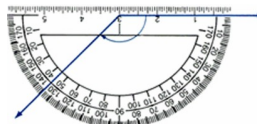

<u>Price</u>		
<u>Thickness x Width x Length</u>	Price	Availability
1/4" x 3ft x 2ft	$48.00	Generally in stock
1/4" x 3ft x 4ft	$90.00	Generally in stock
1/4" x 3ft x 8ft	$180.00	Generally in stock
1/4" x 3ft x 60ft	$1200.00	Generally in stock

Custom lengths up to 60ft. are available upon request.

Specifications and/or prices are subject to change without prior notice.
© 2007 Rubber-Cal all rights reserved.

Rubber-Cal, Inc.
3012 South Croddy Way,
Santa Ana, CA 92704
800-370-9152
714-772-3000
www.rubbercal.com

Rubber Cal